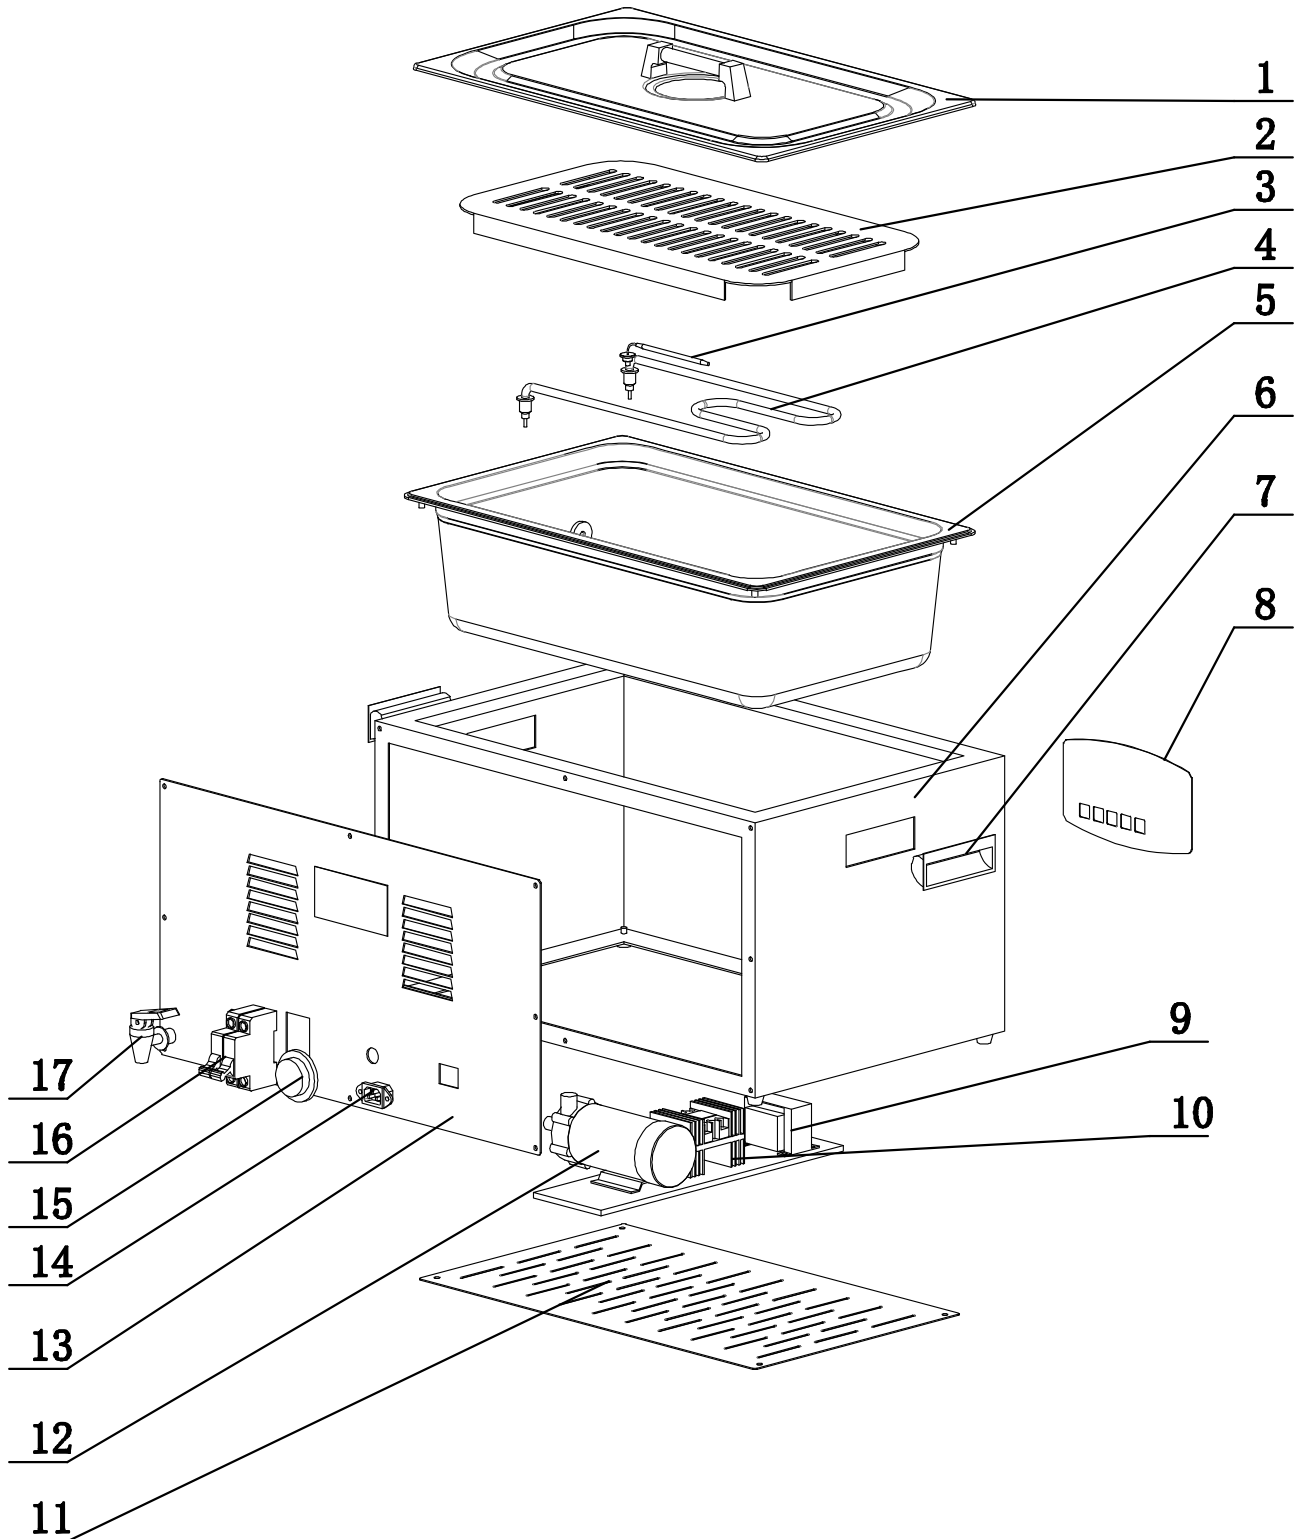

Parts Breakdown

Model CE-CN-0020 38039

Parts Breakdown

Model CE-CN-0020 38039

Item No.	Description	Position	Item No.	Description	Position	Item No.	Description	Position
61130	Lid for 38039	1	74318	Handle for 38039	7	61135	Rear Board for 38039	13
61131	Bottom Plate for 38039	2	74313	Control Panel for 38039	8	74331	Power Socket for 38039	14
74314	Temperature Sensor for 38039	3	74319	Transformer for 38039	9	74330	Temperature Controller for 38039	15
61132	Heating Elements for 38039	4	74320	Relay for 38039	10	74329	Power Switch/Breaker for 38039	16
61133	Water Bath for 38039	5	74321	Bottom Board for 38039	11	74328	Drain Tap for 38039	17
61134	Outer Case for 38039	6	74315	Pump for 38039	12			